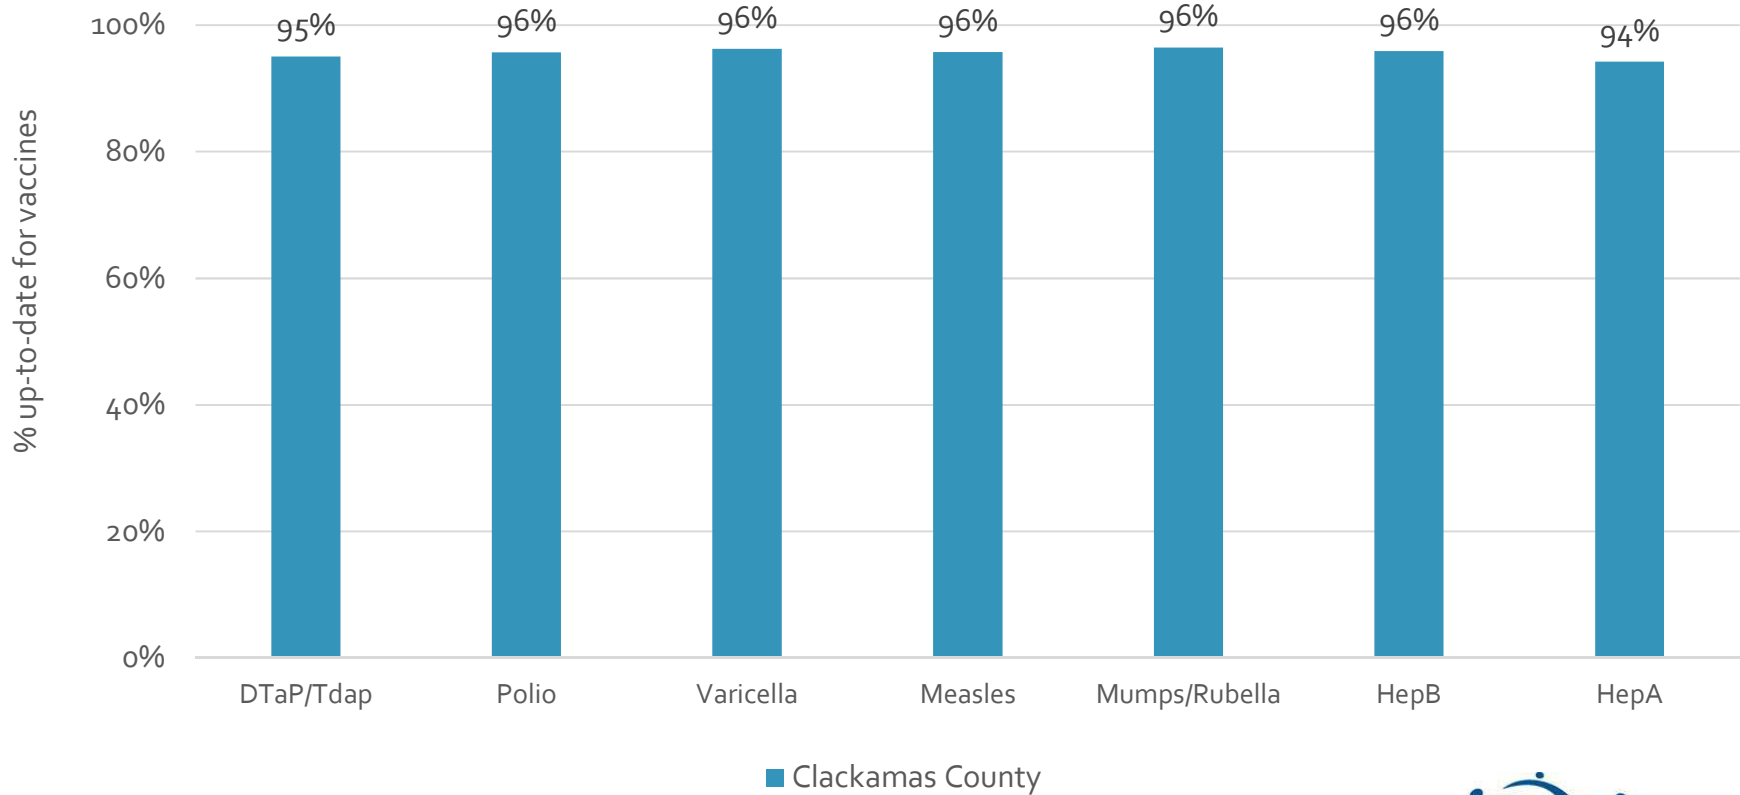

How many school-age kids* are up-to-date in your county?

* Kindergarten through 12th grade

Assessment date: 02/27/2017

Data source: Immunization Primary Review Summary Reports

How many kids younger than school-age* are up-to-date on vaccines your county?

* Children aged 19 months as of 01/11/2017 through 5 years as of 09/01/2016
Assessment date: 02/27/2017
Data source: Oregon ALERT IIS