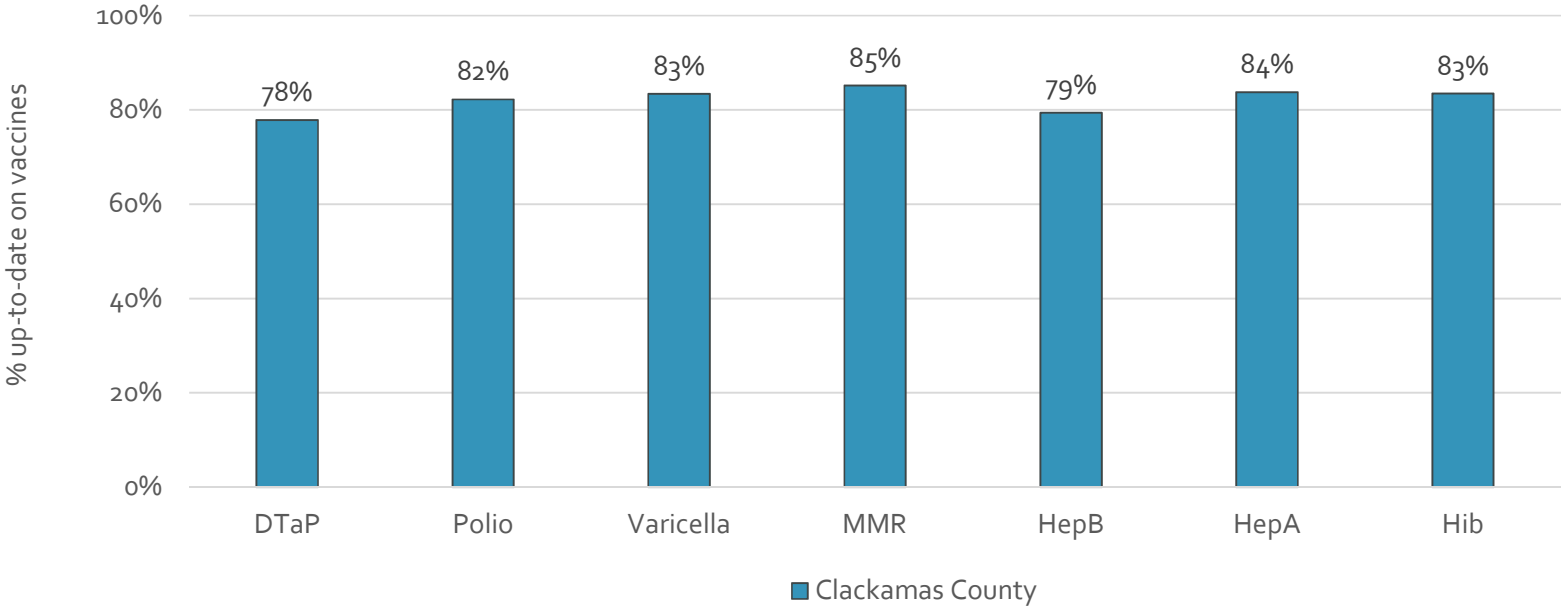

How many school-age kids* are up-to-date in your county?

* Kindergarten through 12th grade

Assessment date: 02/27/2017

Data source: Immunization Primary Review Summary Reports

How many kids younger than school-age* are up-to-date on vaccines your county?

* Children aged 19 months as of 01/11/2017 through 5 years as of 09/01/2016
Assessment date: 02/27/2017
Data source: Oregon ALERT IIS